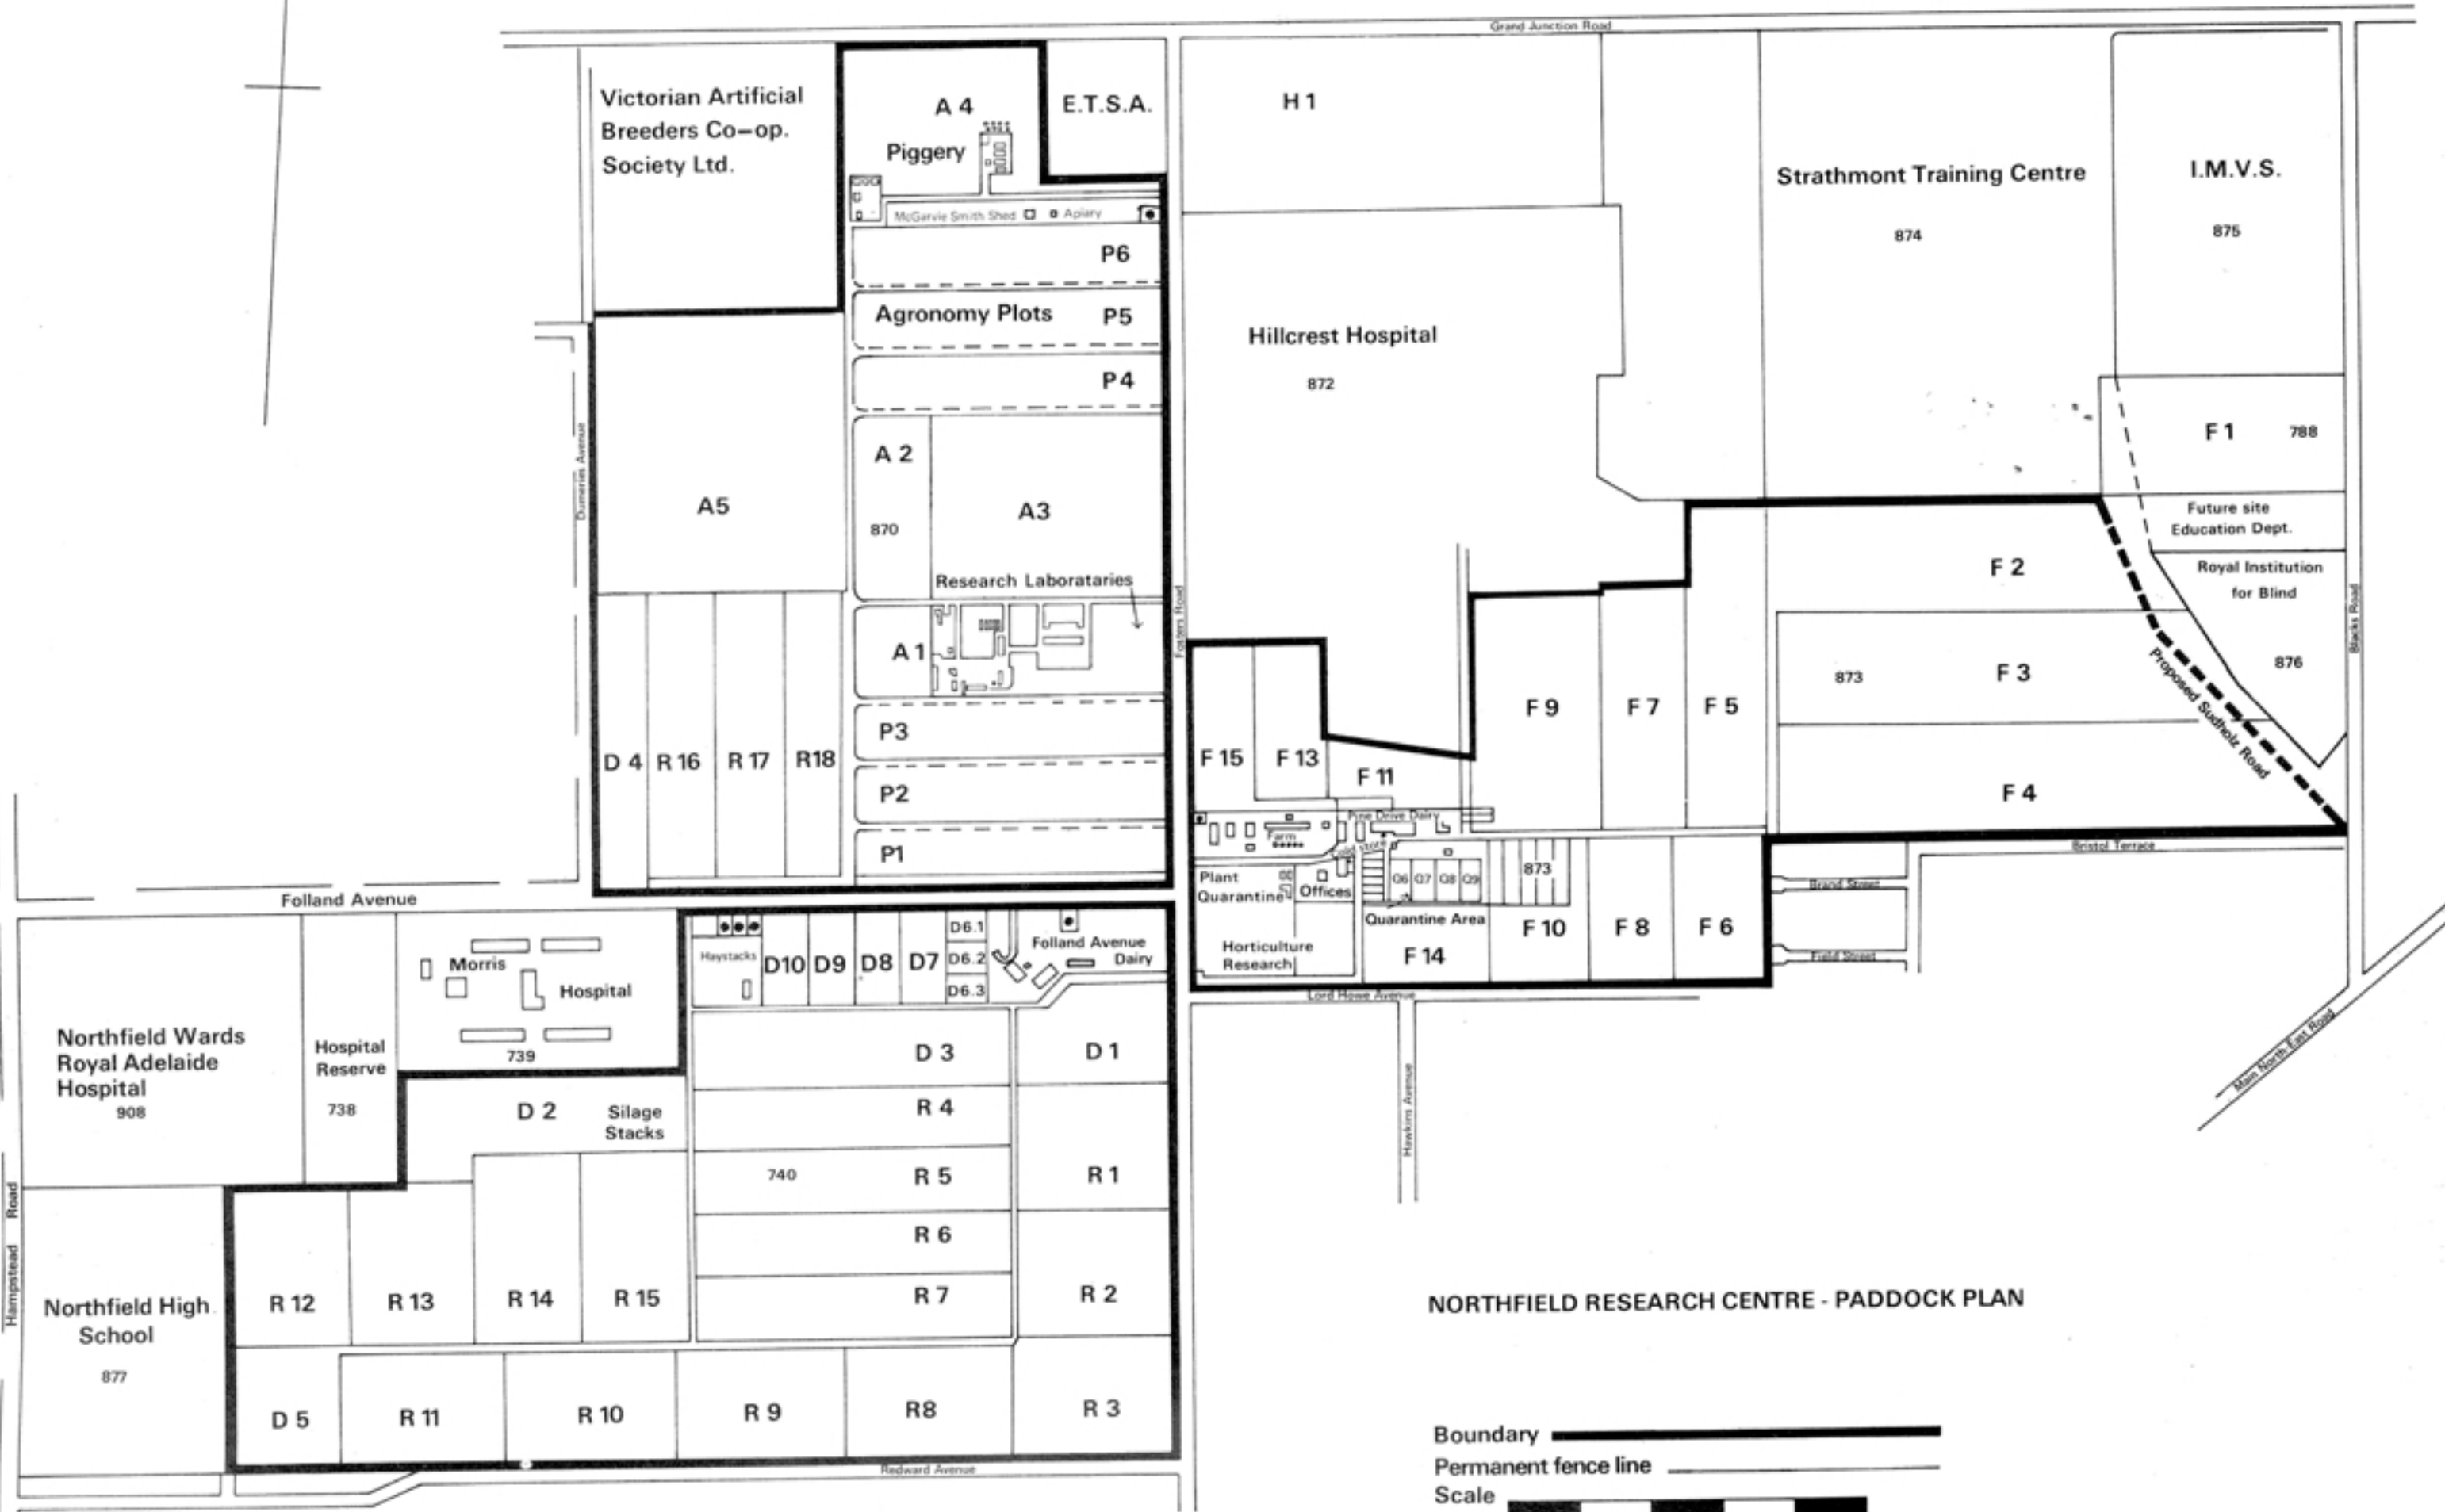

Map of Northfield Research Centre

NORTHFIELD RESEARCH CENTRE - PADDOCK PLAN

All R paddocks are 4 Ha
 1 Ha = 107640 sq. ft.